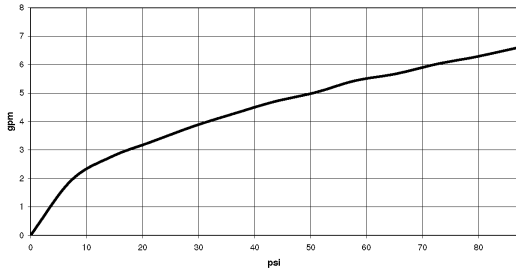

Shower - Lissé

Concealed thermostat with two-way volume control - polished chrome

Article number: 36 426 845-00 0010

- Diverter with integrated volume control and integrated stops
- Cover plate 5-7/8" x 3-1/2"
- Temperature control handle with safety lock at 100 °F/ 38°C
- Max. temperature can be set on the trim
- (ADA)

polished chrome

Accessory is required for this item.

Dimensional drawing

All dimensions in mm / inch = mm x 0,0394

Shower - Lissé

Concealed thermostat with two-way volume control - polished chrome

Article number: 36 426 845-00 0010

Flow rate chart

Shower - Lissé

Concealed thermostat with two-way volume control - polished chrome

Article number: 36 426 845-00 0010

Other surface finishes

platinum matte

36 426 845-06 0010

More custom finish options are available via special production (xTra Service). Please see our finish matrix for availability and pricing or contact a Dornbracht representative.