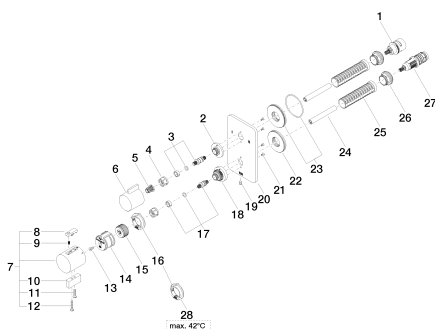

Shower - Lissé

Concealed thermostat with two-way volume control - polished chrome

Article number: 36 426 845-00 0010

- Diverter with integrated volume control and integrated stops
- Cover plate 5-7/8" x 3-1/2"
- Temperature control handle with safety lock at 100 °F/ 38°C
- Max. temperature can be set on the trim
- (ADA)

polished chrome

Accessory is required for this item.

Dimensional drawing

All dimensions in mm / inch = mm x 0,0394

Shower - Lissé

Concealed thermostat with two-way volume control - polished chrome

Article number: 36 426 845-00 0010

Flow rate chart

Shower - Lissé

Concealed thermostat with two-way volume control - polished chrome

Article number: 36 426 845-00 0010

Other surface finishes

platinum matte

36 426 845-06 0010

More custom finish options are available via special production (xTra Service). Please see our finish matrix for availability and pricing or contact a Dornbracht representative.

Required article

35 426 970-90 0010

Concealed thermostat with integrated supply stops -

Spare parts list

Number	Item Number	Designation	Number of units
--------	-------------	-------------	-----------------