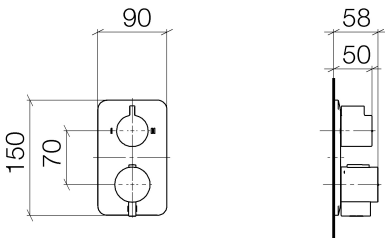

Shower - Lissé

Concealed thermostat with two-way volume control - polished chrome

Article number: 36 426 845-00 0010

- Diverter with integrated volume control and integrated stops
- Cover plate 5-7/8" x 3-1/2"
- Temperature control handle with safety lock at 100 °F/ 38°C
- Max. temperature can be set on the trim
- (ADA)

polished chrome

Accessory is required for this item.

Dimensional drawing

All dimensions in mm / inch = mm x 0,0394

Shower - Lissé

Concealed thermostat with two-way volume control - polished chrome

Article number: 36 426 845-00 0010

Flow rate chart

Shower - Lissé

Concealed thermostat with two-way volume control - polished chrome

Article number: 36 426 845-00 0010

Other surface finishes

platinum matte

36 426 845-06 0010

More custom finish options are available via special production (xTra Service). Please see our finish matrix for availability and pricing or contact a Dornbracht representative.